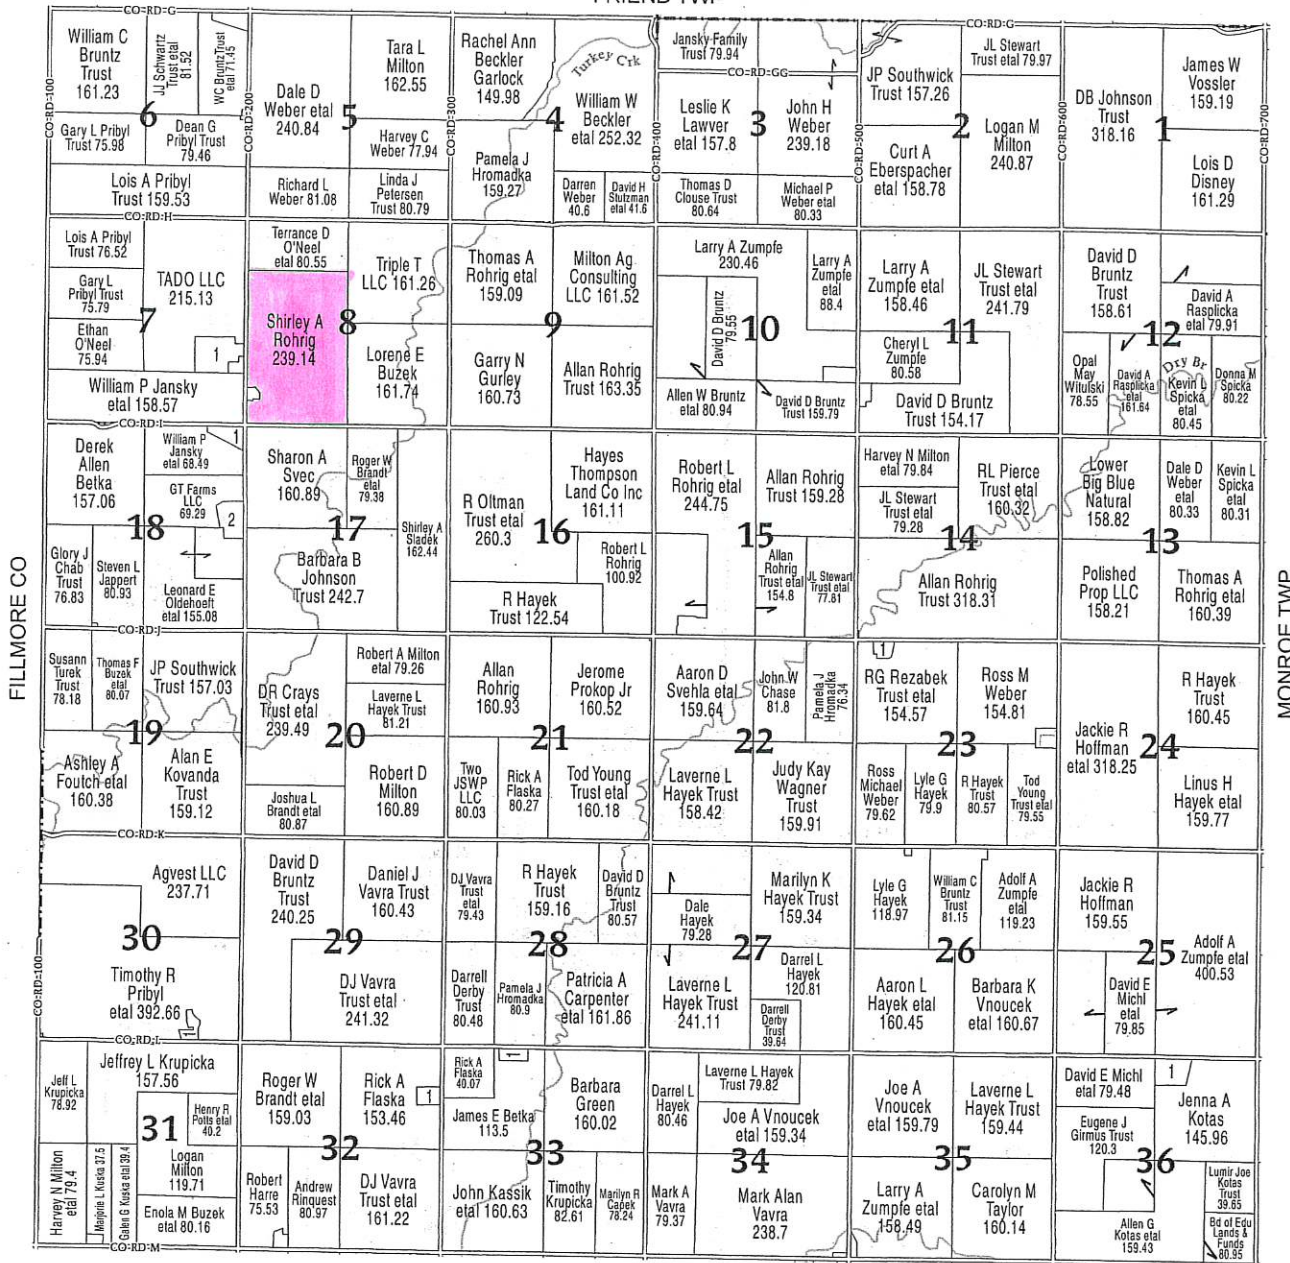

(Landowners)
FRIEND TWP

ATLANTA TWP

TURKEY CREEK TOWNSHIP